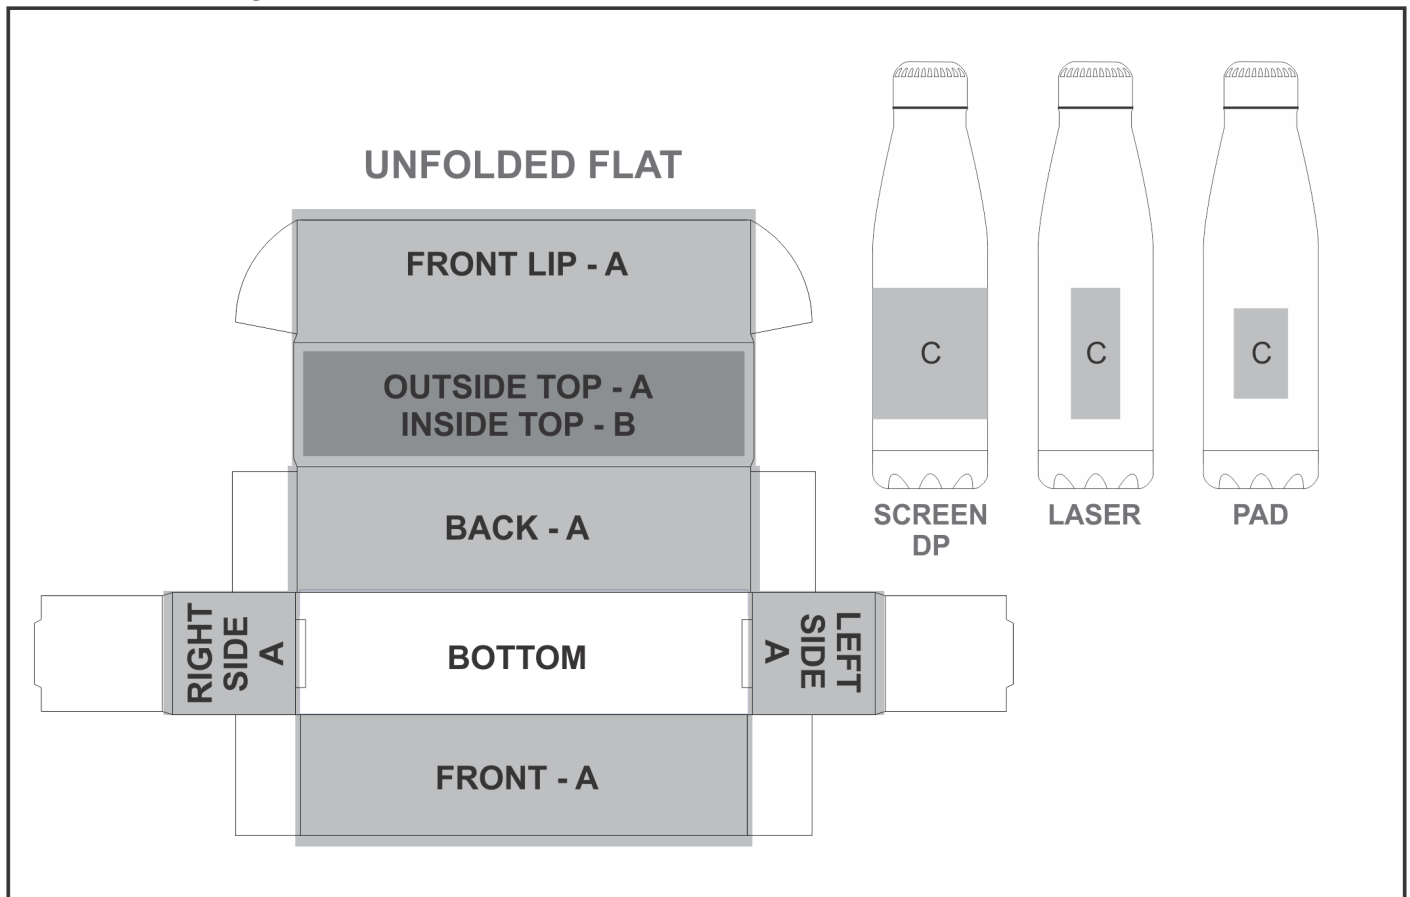

GF-AM-860-B

Discovery Bottle in Bianca Custom Gift Box

Need to know:

- Includes 1-Position Direct Print on Box AND 1-Position Laser Engraving OR 1-Colour, 1-Position Screen Wrap (setup fee applies).
- **Please Note:** Due to the nature of the printing process, any white in a logo cannot be branded and we cannot guarantee an exact colour match as the box has a matt finish. The nature and inconsistency of the pre-cut boards may create a 1-3mm of unbranded space on the front lip and imperfections may be found within the print. Large solid coverage prints are not recommended, if large solid coverage is required, it is recommended on kraft boxes as imperfections are less noticeable.
- DP-D will not be a full wrap due to the inconsistency of the item.
- Laser Colour - Gold

Branding Options:

Position C

1. Laser Engraving (LB)
N/A
Size: 30mm wide x 80mm high
2. Pad Printing (PB)
4 Colours
Size: 33mm wide x 55mm high
3. Screen Wrap (SW)
1 Colour
Size: 200mm wide x 80mm high
4. Digital Print Drinkware (DP-D)
Full Colour
Size: 200mm wide x 80mm high

Position B

1. Digital Custom Packaging (DCP-CHG-2)
Full Colour
Size: 258mm wide x 62mm high

Position A

1. Digital Custom Packaging (DCP-CHG-2)
Full Colour
Size: 436,5mm wide x 364,5mm high